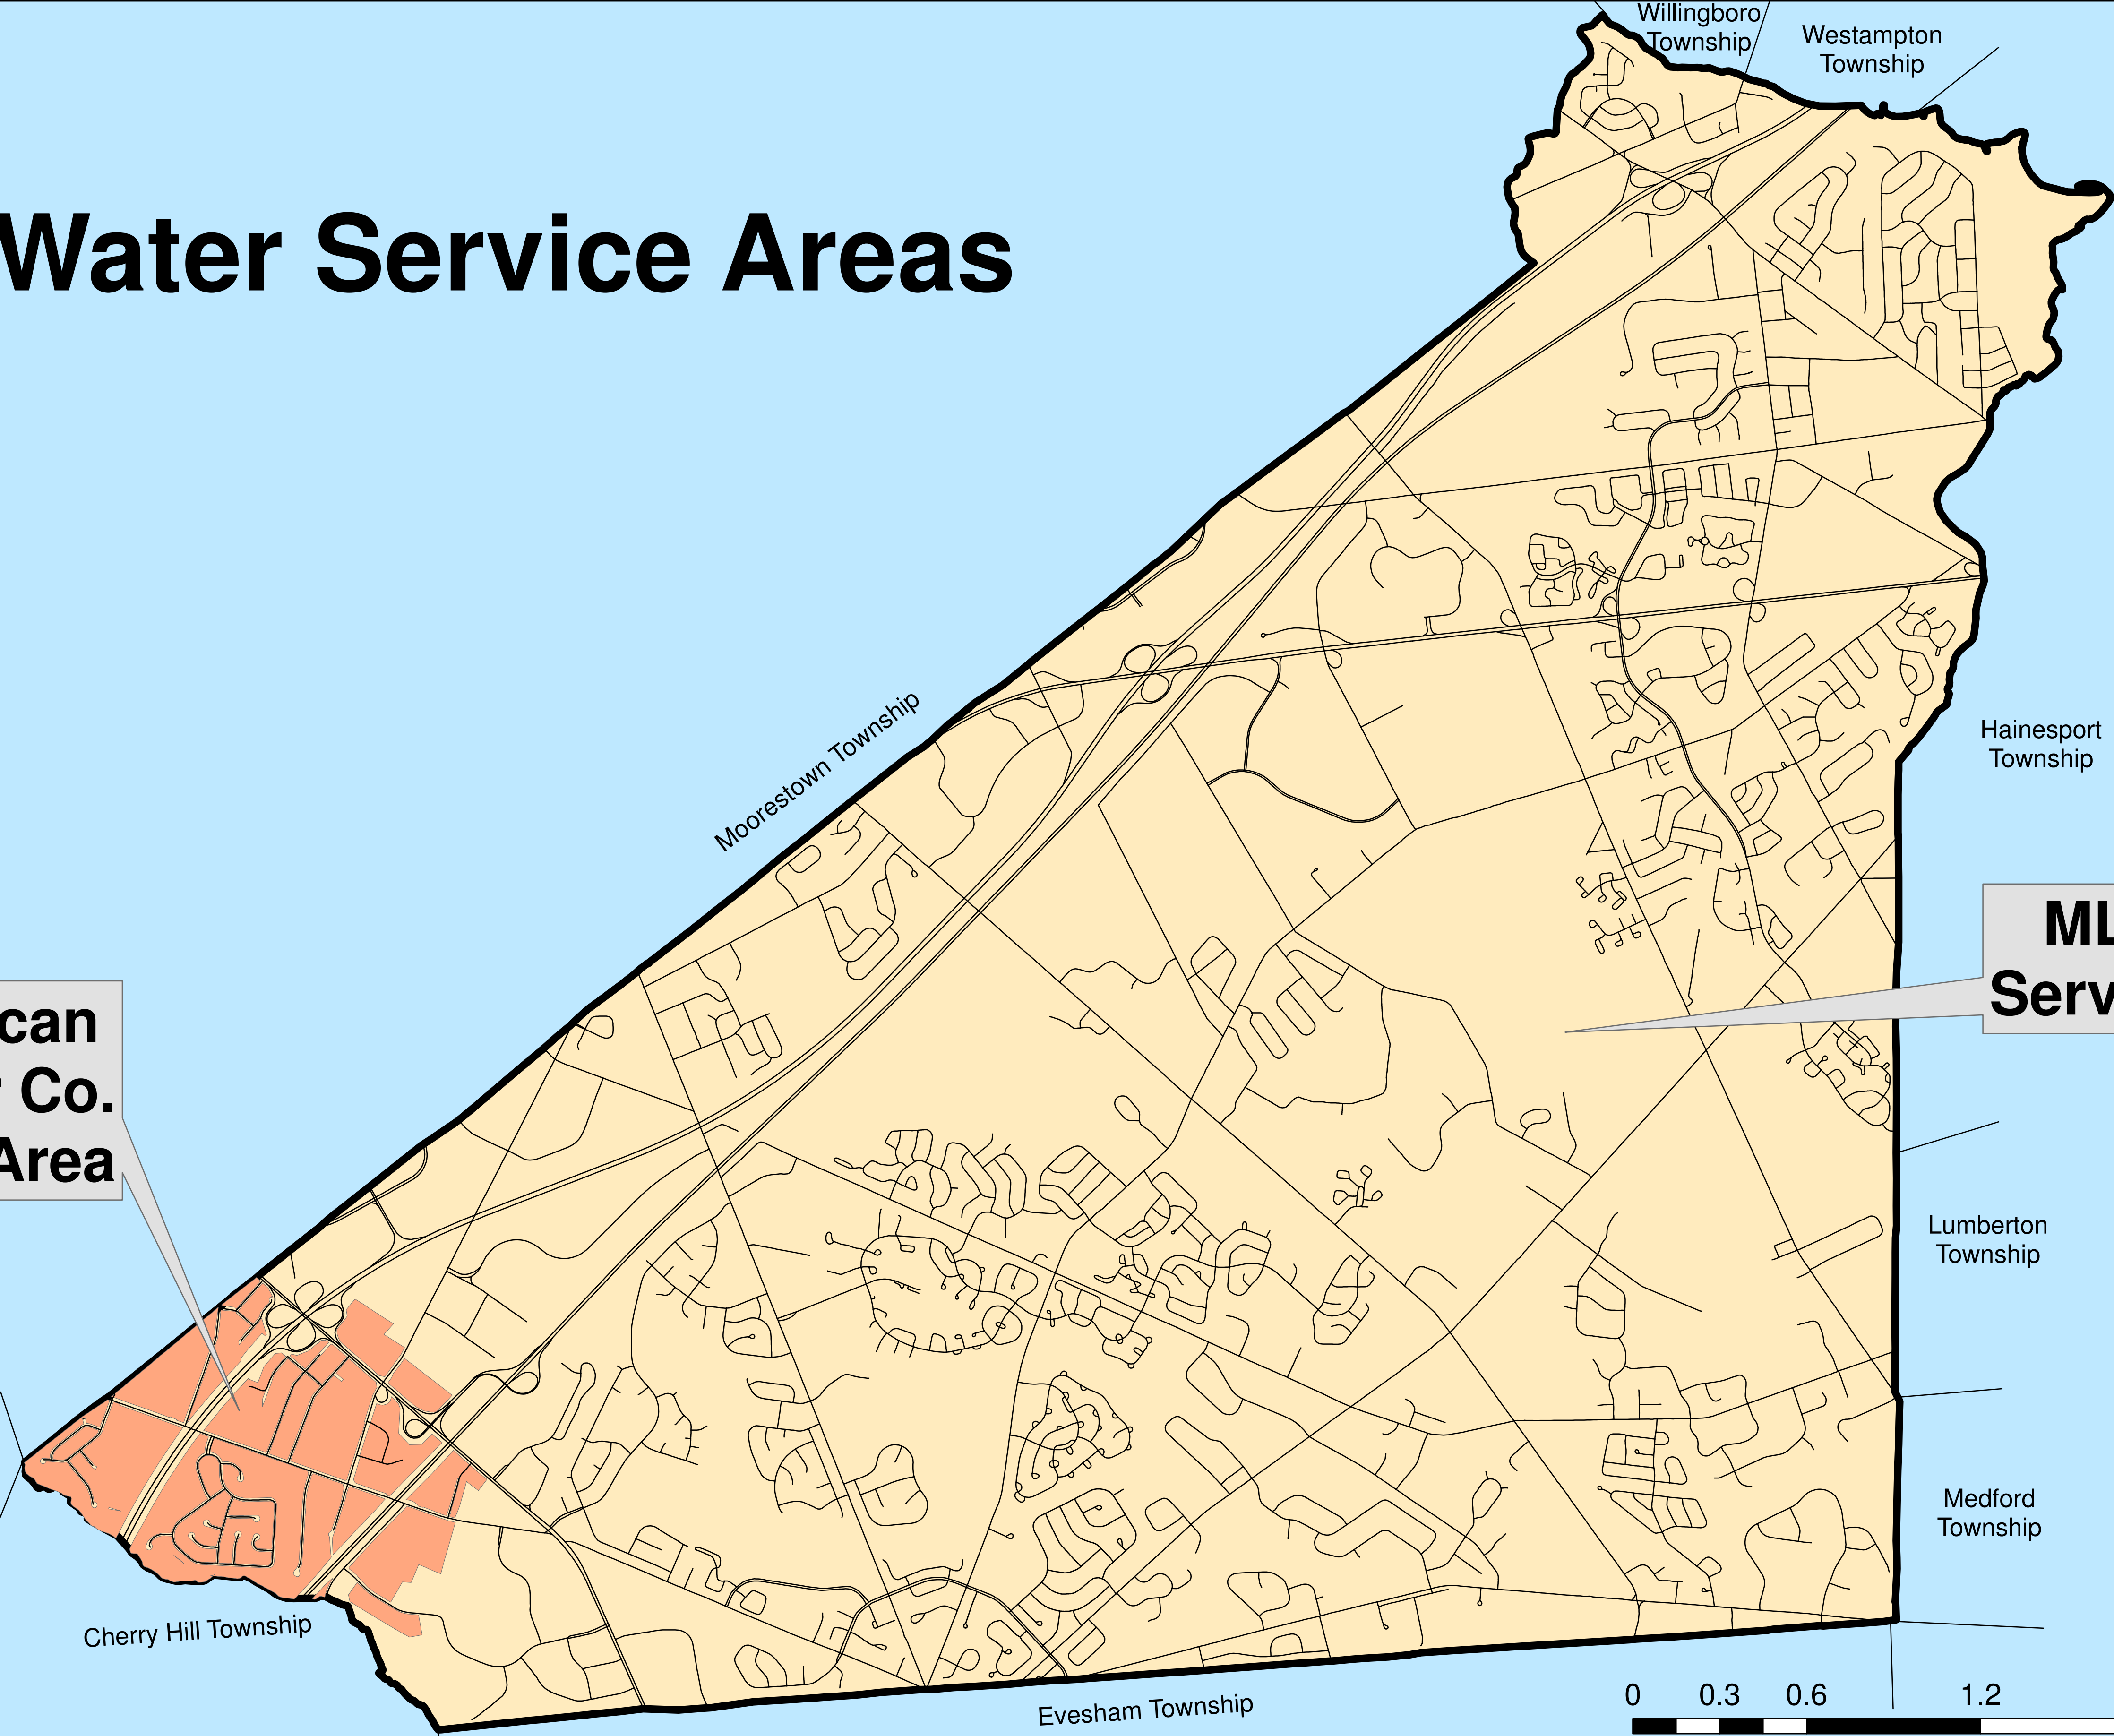

# Drinking Water Service Areas

**New Jersey American  
Water Co.  
Service Area**

**MLTMUA  
Service Area**

**Legend**

-  MUA Service Area
-  NJAWC Service Area
-  Mt Laurel Streets

## Mount Laurel Township Municipal Utilities Authority